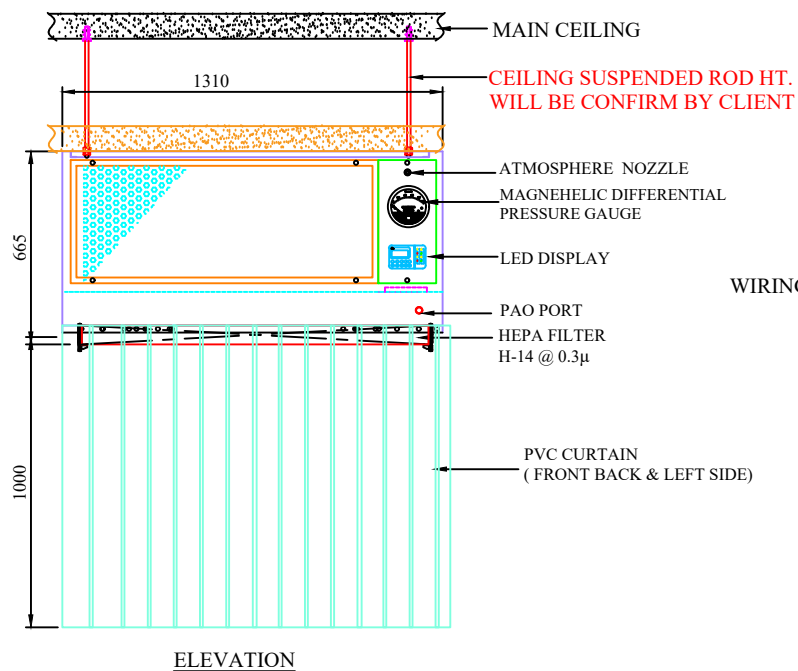

MOC-SS 304, 1.2 MM THK
QTY.-01 No.

CSVLAF-TRAY LOADING AREA

Client : M/s. RASTAGENE, IRAN

Title : CSVLAF (4'x2.5')

Fabtech[®]
Technologies International Ltd

Office :
717, Janki Centre,
Off. Veera Desai Road,
Andheri (West),
Mumbai - 400 053.
e-mail: mails@fabtecheng.com