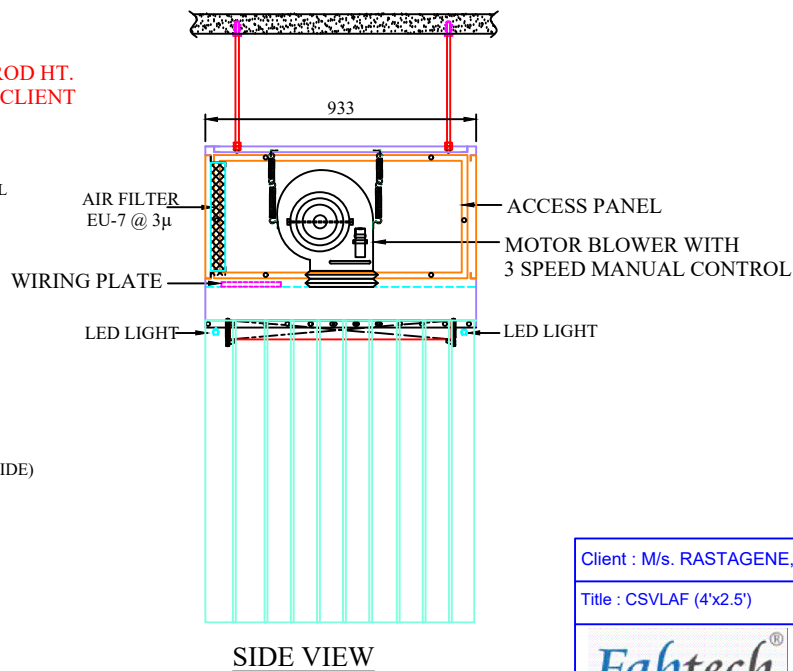

MOC-SS 304, 1.2 MM THK
QTY.-01 No.

CSVLAF-TRAY LOADING AREA

Client : M/s. RASTAGENE, IRAN

Title : CSVLAF (4'x2.5')

Fabtech[®]
Technologies International Ltd

Office :
717, Janki Centre,
Off. Veera Desai Road,
Andheri (West),
Mumbai - 400 053.
e-mail: mails@fabtecheng.com