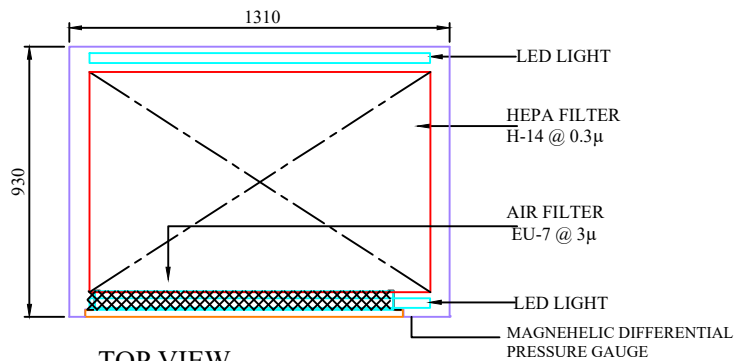

MOC-SS 304, 1.2 MM THK
QTY.-01 No.

CSVLAF-TRAY LOADING AREA

Client : M/s. RASTAGENE, IRAN

Title : CSVLAF (4'x2.5')

Fabtech[®]
Technologies International Ltd

Office :
717, Janki Centre,
Off. Veera Desai Road,
Andheri (West),
Mumbai - 400 053.
e-mail: mails@fabtecheng.com