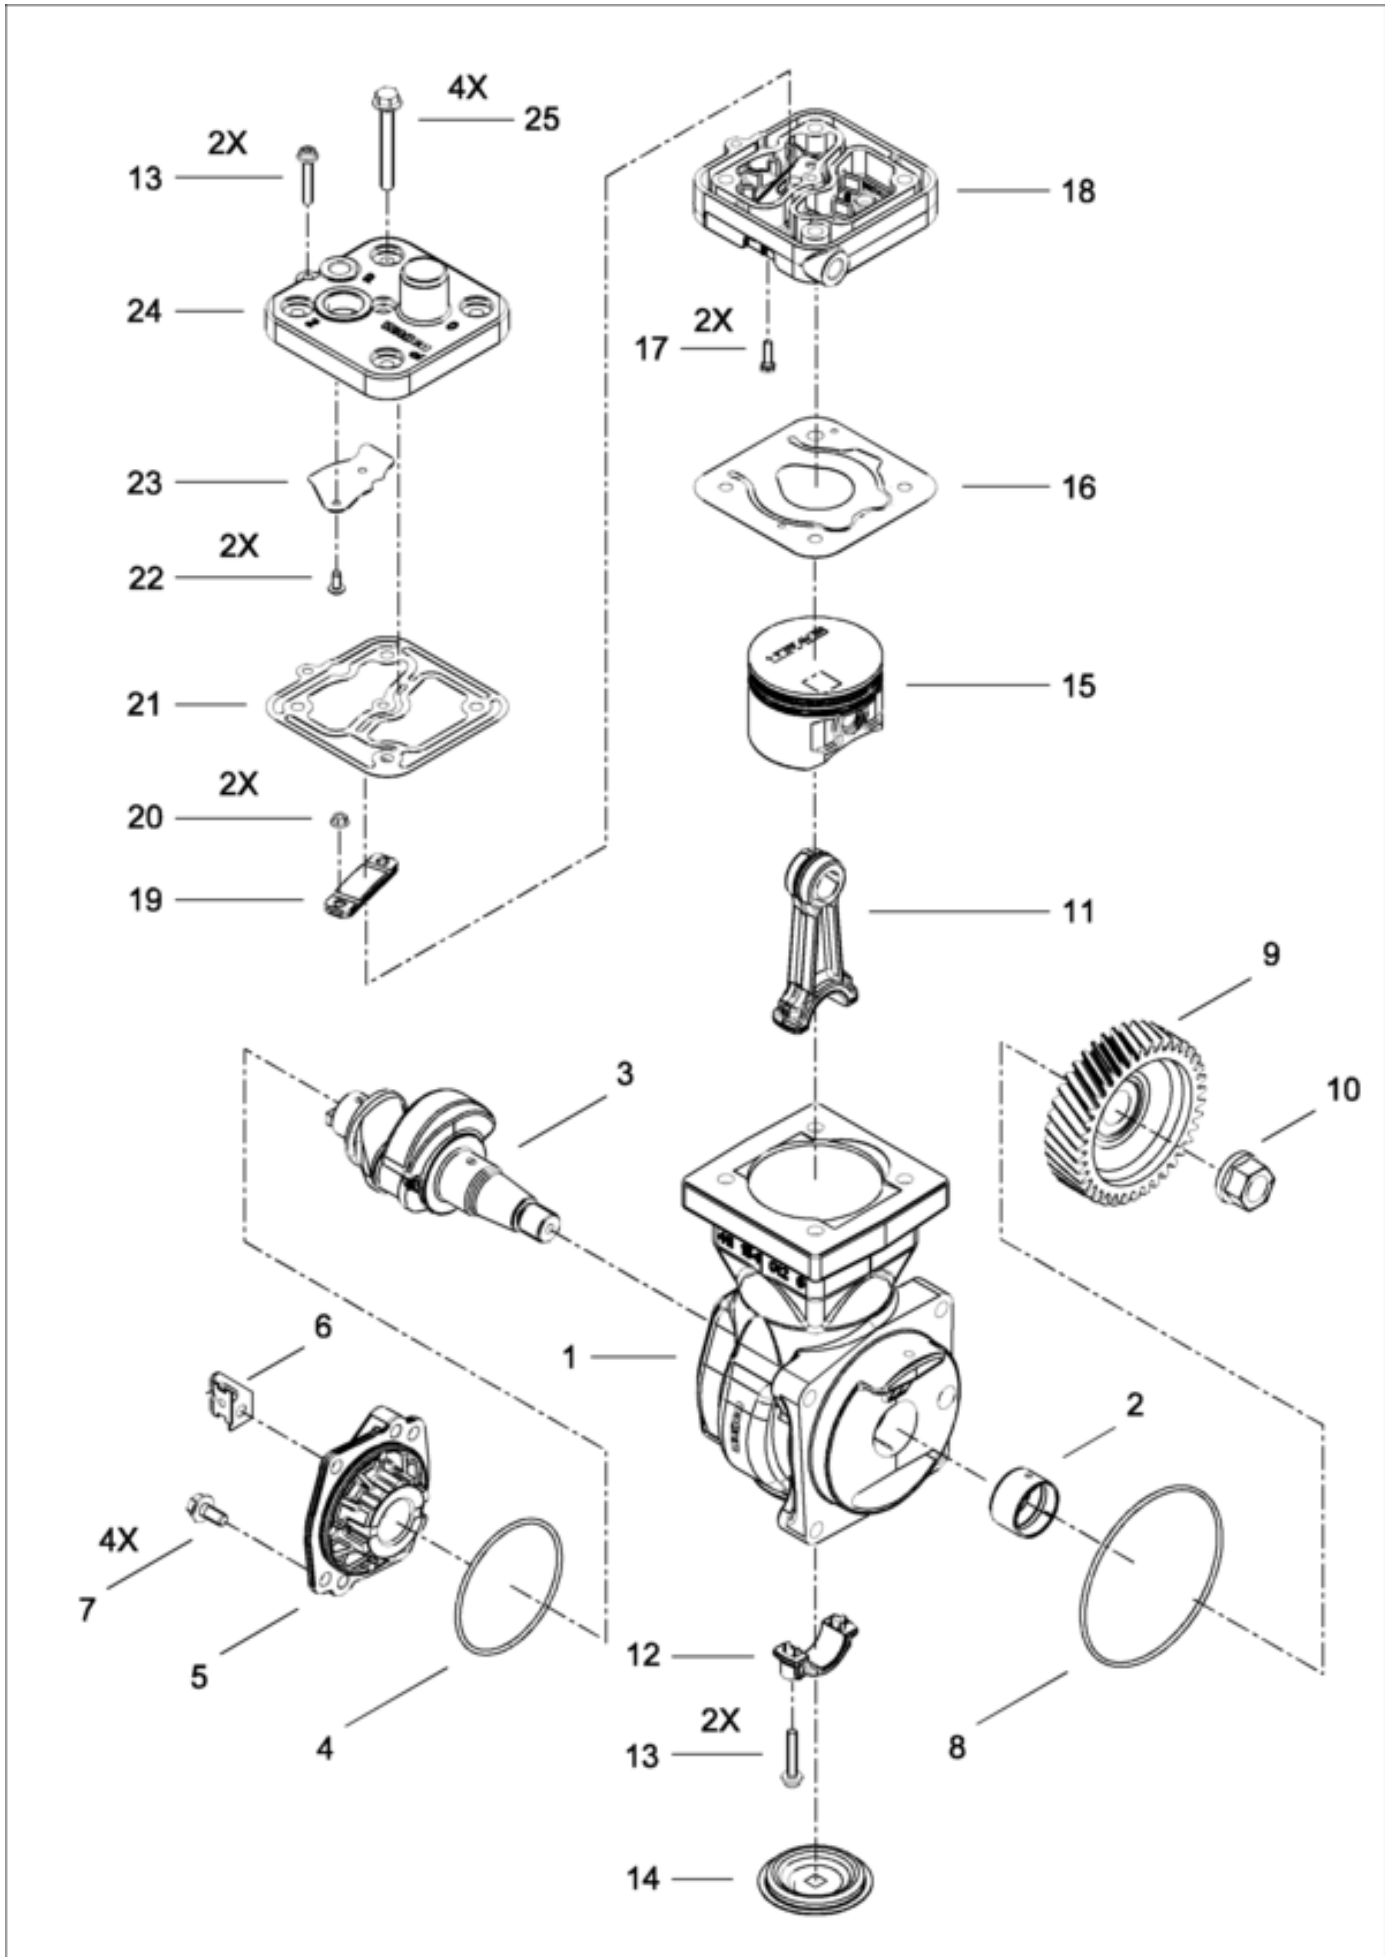

Material Number: 4111510090

Size (mm x mm x mm)

231 x 205 x 327

Weight (kg)

12.947

UPC

193133436010

Technical Specifications

Brand	WABCO Original
Part type	Premium original quality
Cooling	Water
Crankshaft thread	M20 x 1.5 LH
Lubrication	Lubrication supplied from engine
Max. operating pressure	12.5 bar
Mounting	Flange mounting
Operating speed	3000 (1/min)
Piston diameter	85 mm

Replaces

DAIMLER	9061305815
MERCEDES-BENZ	A9061305415
MERCEDES-BENZ	9061304115
MERCEDES-BENZ	9061305415
MERCEDES-BENZ	9061305815
PACCAR	9504985

Piston stroke	42 mm
Port thread 0	Ø 30 mm
Port thread 2	M26 x 1.5
Port thread 8.1	Ø 6 mm
Port thread 9.1	M14 x 1.5
Port thread 9.2	M14 x 1.5
Product category	Device
Swept volume (cm3)	238 cm3
Technical specification	OE specification
Type	Single Cylinder
Type of operation	Normal pressure using unloader
Calculated Volume (dm ³)	15.485
GTIN	7895851076389
Size (mm x mm x mm)	231 x 205 x 327
UPC	193133436010
Weight (kg)	12.947
Weight (lb)	28.5432

List of Spare Parts

Position	Description	Quantity in Device	Part of a Repair Kit	Available Individually
1	Crankcase	1		
2	Bearing	1	4111519272	4111513404
11	Connecting rod	1		

12	Connecting Rod, lower part	1		
13	Cheese Head Screw ISO14580-M6x35	4	4111519272 4111540022 4111549212 4111549222	8912019294
16	Gasket	1	4111540022 4111549212 4111549222	
17	Hexagon head screw ISO4017-M5x18	2	4111540022 4111549222	
18	Cylinder cover	1	4111540022	
19	Pressure valve	1	4111540022 4111549222	
20	Hexagon nut ISO4161-M5	2	4111540022 4111549222	
21	Sealing	1	4111540022 4111549212 4111549222	
22	Adjusting screw	2	4111540022 4111549222	
23	Plate	1	4111540022 4111549222	
24	Cover	1	4111540022	