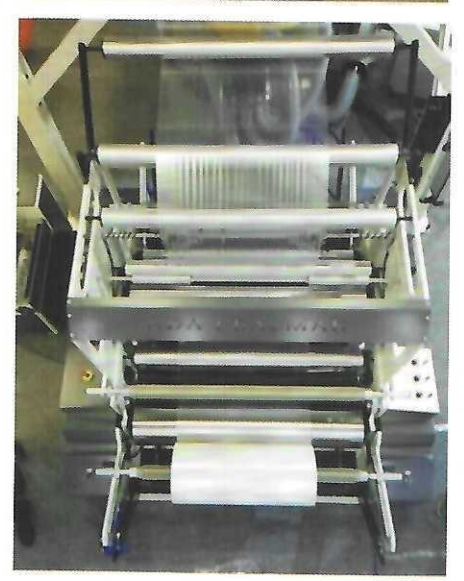

ABB Brand LC
ABB Brand Electric Panel
Ceramic Resistance