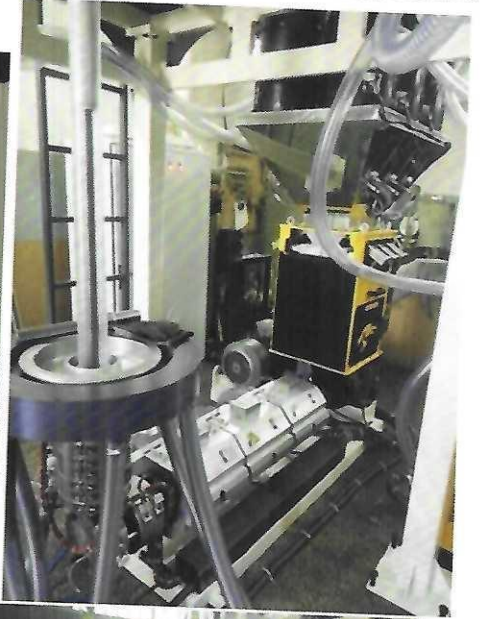

info@adaplastmak.com
sales@adaplastmak.com

/ adaplastmak34