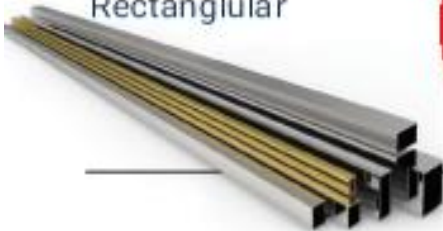

**YOUR
RELIABLE
PARTNER
FOR**

**QUALITY
STAINLESS STEEL**

SS Flat Products

Coil
Sheet
Plate
Stripe
Perforated Sheet

SS Tubes

Round
Square
Rectangular

SS Pipes

Seamless
Welded

SS RODS / BARS

Round Bar
Square Bar
Hexagonal bar

SS Wires / Fillers

Pipe Fittings

Elbow
Reducer
Cap
Union
Tee

Structural Fittings

Balustrade Fitting
Glass Railing Hardware
Glass Fitting