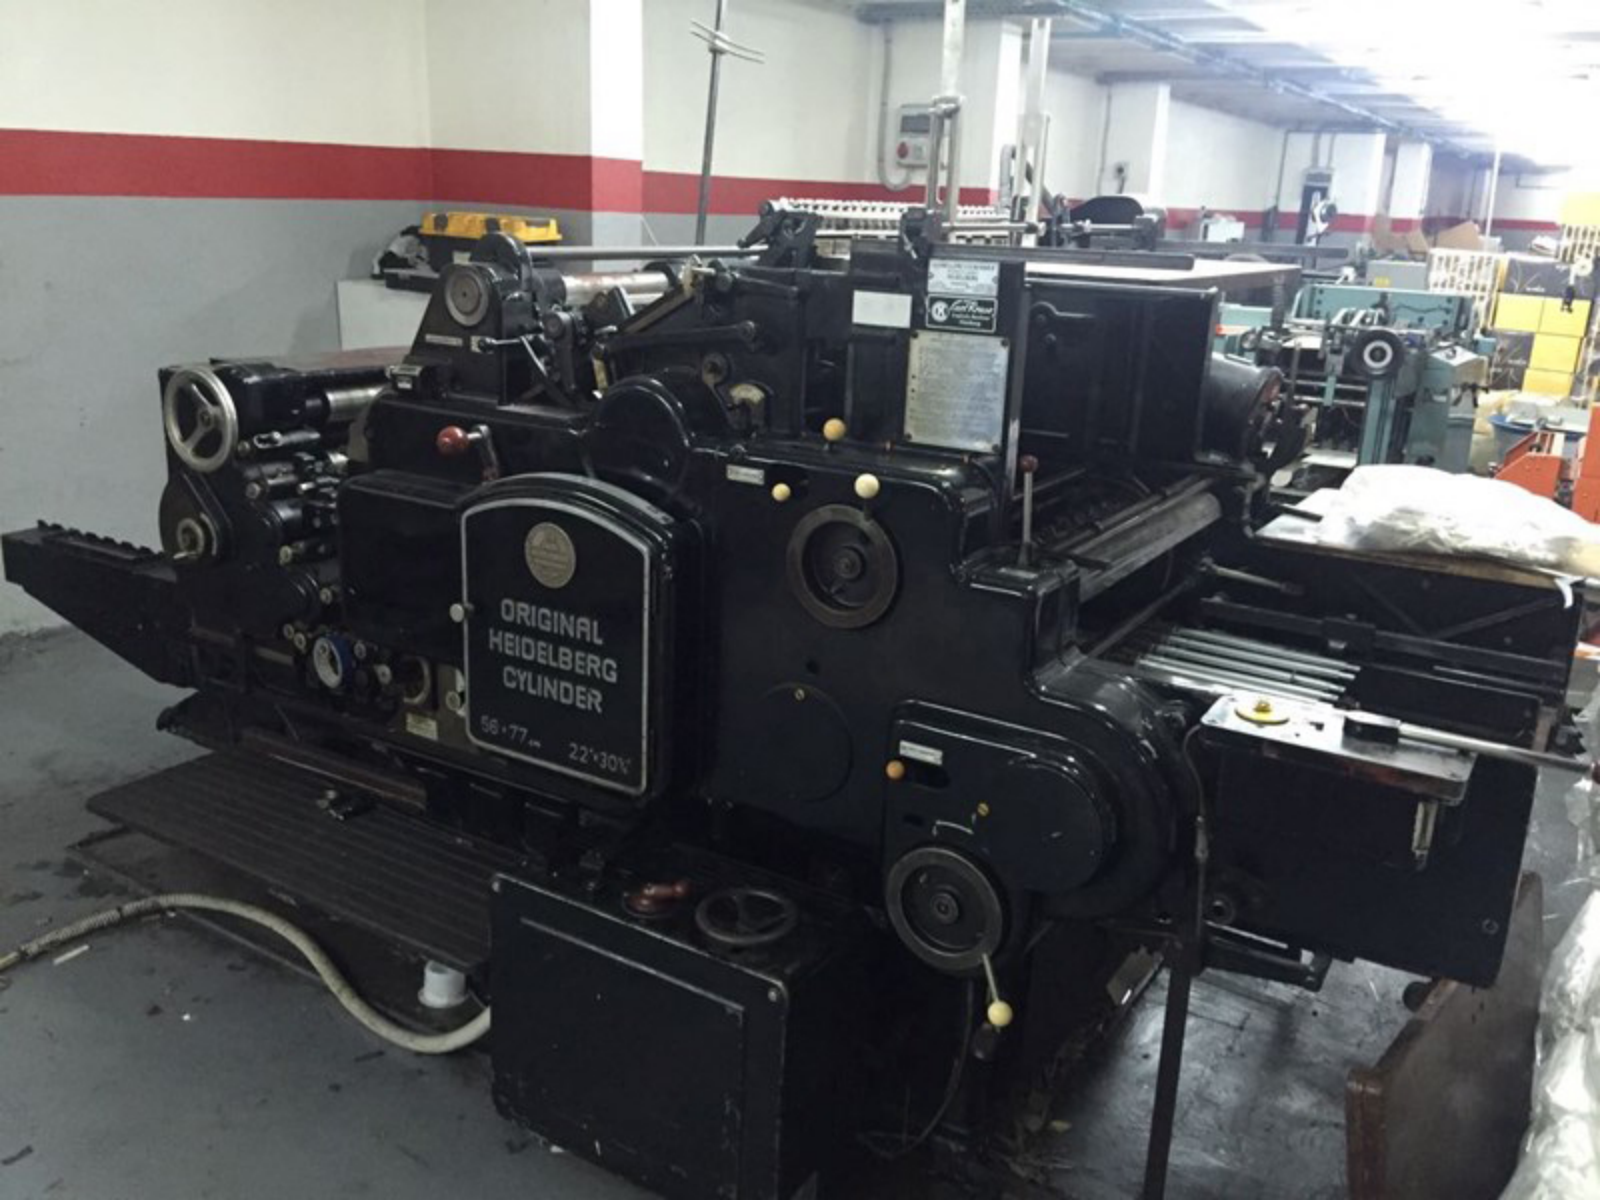

ORIGINAL
HEIDELBERG
CYLINDER

56-77 22-30V

ORIGINAL
HEIDELBERG
CYLINDER

56·77 cm 22·30V

ORIGINAL
HEIDELBERG
CYLINDER

58-77 22-900