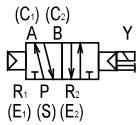

4F4/4F5 Series

Discrete valve; sub-plate piping

Internal structure and parts list

- 4GA/B
- M4GA/B
- MN4GA/B
- 4GA/B (master)
- 4GB With sensor
- 4GD/E
- M4GD/E
- MN4GD/E
- 4GA4/B4
- MN3E MN4E
- W4GA/B2
- W4GB4
- MN3S0 MN4S0
- 4SA/B0
- 4KA/B
- 4KA/B (master)
- 4F**
- 4F (master)
- PV5G GMF
- PV5 GMF
- PV5S-0
- 3Q
- MV3QR
- 3MA/B0
- 3PA/B
- P/M/B
- NP/NAP NVP
- 4G*0EJ
- 4F*0EX
- 4F*0E
- HMV HSV
- 2QV 3QV
- SKH
- Silencer
- TotAirSys (Total Air)
- TotAirSys (Gamma)
- Ending

4F410/4F510

● 2-position single

4F420/4F520

● 2-position double

4F430/4F530

● 3-position

All ports closed

4F440/4F540

A/B/R connection

4F450/4F550

P/A/B connection

Main parts list

No.	Part name	Material	No./part name		8	9	10	6
			Model No.	Repair parts kit				
1	Body	Aluminum die-casting	4F410	4F410-K	4F9-106	4F9-104	4F9-103	4F4*0- Electrical connections - COIL-Voltage
2	Valving element (spool)	Aluminum	4F420	4F420-K				
3	Cap	Aluminum die-casting	4F430	4F430-K				
4	Plunger	-	4F440	4F430-K	4F9-107	4F9-114	-	-
5	Plunger spring	-	4F450	4F430-K				
6	Coil assembly	-	4F510	4F510-K				
7	Sub-plate	Aluminum die-casting	4F520	4F520-K	4F9-107	4F9-108	4F9-109	4F5*0- Electrical connections - COIL-Voltage
8	Sealant assembly	-	4F530	4F530-K				
9	Piston (A) assembly (large)	-	4F540	4F530-K				
10	Piston (B) assembly (small)	-	4F550	4F530-K	4F9-115	-	-	-
11	Cylinder A (large)	Aluminum						
12	Cylinder B (small)	Aluminum						
13	Body block	Aluminum die-casting						
14	Spring base	Stainless steel						
15	O-ring	Nitrile rubber						
16	Pilot valve body assembly	-						
17	Sub-plate gasket	Nitrile rubber						
18	DIN terminal box	-						