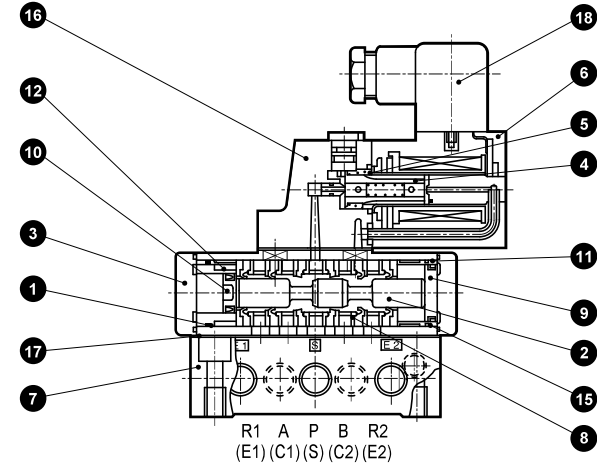

4F4/4F5 Series

Discrete valve; sub-plate piping

Internal structure and parts list

- 4GA/B
- M4GA/B
- MN4GA/B
- 4GA/B (master)
- 4GB With sensor
- 4GD/E
- M4GD/E
- MN4GD/E
- 4GA4/B4
- MN3E MN4E
- W4GA/B2
- W4GB4
- MN3S0 MN4S0
- 4SA/B0
- 4KA/B
- 4KA/B (master)
- 4F**
- 4F (master)
- PV5G GMF
- PV5 GMF
- PV5S-0
- 3Q
- MV3QR
- 3MA/B0
- 3PA/B
- P/M/B
- NP/NAP NVP
- 4G*0EJ
- 4F*0EX
- 4F*0E
- HMV HSV
- 2QV 3QV
- SKH
- Silencer
- TotAirSys (Total Air)
- TotAirSys (Gamma)
- Ending

4F410/4F510

● 2-position single

4F420/4F520

● 2-position double

4F430/4F530

● 3-position

All ports closed

4F440/4F540

A/B/R connection

4F450/4F550

P/A/B connection

Main parts list

No.	Part name	Material	No./part name		8	9	10	6
			Model No.	Repair parts kit				
1	Body	Aluminum die-casting	4F410	4F410-K	4F9-106	4F9-104	4F9-103	4F4*0- Electrical connections - COIL-Voltage
2	Valving element (spool)	Aluminum	4F420	4F420-K				
3	Cap	Aluminum die-casting	4F430	4F430-K				
4	Plunger	-	4F440	4F430-K	4F9-107	4F9-114	-	-
5	Plunger spring	-	4F450	4F430-K				
6	Coil assembly	-	4F510	4F510-K				
7	Sub-plate	Aluminum die-casting	4F520	4F520-K	4F9-107	4F9-108	4F9-109	4F5*0- Electrical connections - COIL-Voltage
8	Sealant assembly	-	4F530	4F530-K				
9	Piston (A) assembly (large)	-	4F540	4F530-K				
10	Piston (B) assembly (small)	-	4F550	4F530-K	4F9-115	-	-	-
11	Cylinder A (large)	Aluminum						
12	Cylinder B (small)	Aluminum						
13	Body block	Aluminum die-casting						
14	Spring base	Stainless steel						
15	O-ring	Nitrile rubber						
16	Pilot valve body assembly	-						
17	Sub-plate gasket	Nitrile rubber						
18	DIN terminal box	-						