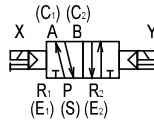

4F4/4F5 Series

Discrete valve; sub-plate piping

Internal structure and parts list

- 4GA/B
- M4GA/B
- MN4GA/B
- 4GA/B (master)
- 4GB With sensor
- 4GD/E
- M4GD/E
- MN4GD/E
- 4GA4/B4
- MN3E MN4E
- W4GA/B2
- W4GB4
- MN3S0 MN4S0
- 4SA/B0
- 4KA/B
- 4KA/B (master)
- 4F**
- 4F (master)
- PV5G GMF
- PV5 GMF
- PV5S-0
- 3Q
- MV3QR
- 3MA/B0
- 3PA/B
- P/M/B
- NP/NAP NVP
- 4G*0EJ
- 4F*0EX
- 4F*0E
- HMV HSV
- 2QV 3QV
- SKH
- Silencer
- TotAirSys (Total Air)
- TotAirSys (Gamma)
- Ending

4F410/4F510

● 2-position single

4F420/4F520

● 2-position double

4F430/4F530

● 3-position

All ports closed

4F440/4F540

A/B/R connection

4F450/4F550

P/A/B connection

Main parts list

No.	Part name	Material	No./part name		8	9	10	6
			Model No.	Repair parts kit				
1	Body	Aluminum die-casting	4F410	4F410-K	4F9-106	4F9-104	4F9-103	4F4*0- Electrical connections - COIL-Voltage
2	Valving element (spool)	Aluminum	4F420	4F420-K				
3	Cap	Aluminum die-casting	4F430	4F430-K				
4	Plunger	-	4F440	4F430-K	4F9-107	4F9-114	-	-
5	Plunger spring	-	4F450	4F430-K				
6	Coil assembly	-	4F510	4F510-K				
7	Sub-plate	Aluminum die-casting	4F520	4F520-K	4F9-107	4F9-108	4F9-109	4F5*0- Electrical connections - COIL-Voltage
8	Sealant assembly	-	4F530	4F530-K				
9	Piston (A) assembly (large)	-	4F540	4F530-K				
10	Piston (B) assembly (small)	-	4F550	4F530-K	4F9-115	-	-	-
11	Cylinder A (large)	Aluminum						
12	Cylinder B (small)	Aluminum						
13	Body block	Aluminum die-casting						
14	Spring base	Stainless steel						
15	O-ring	Nitrile rubber						
16	Pilot valve body assembly	-						
17	Sub-plate gasket	Nitrile rubber						
18	DIN terminal box	-						