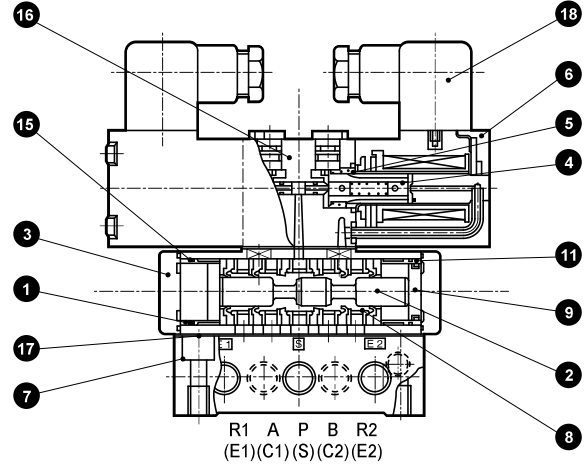

4F4/4F5 Series

Discrete valve; sub-plate piping

Internal structure and parts list

- 4GA/B
- M4GA/B
- MN4GA/B
- 4GA/B (master)
- 4GB With sensor
- 4GD/E
- M4GD/E
- MN4GD/E
- 4GA4/B4
- MN3E MN4E
- W4GA/B2
- W4GB4
- MN3S0 MN4S0
- 4SA/B0
- 4KA/B
- 4KA/B (master)
- 4F**
- 4F (master)
- PV5G GMF
- PV5 GMF
- PV5S-0
- 3Q
- MV3QR
- 3MA/B0
- 3PA/B
- P/M/B
- NP/NAP NVP
- 4G*0EJ
- 4F*0EX
- 4F*0E
- HMV HSV
- 2QV 3QV
- SKH
- Silencer
- TotAirSys (Total Air)
- TotAirSys (Gamma)
- Ending

4F410/4F510

● 2-position single

4F420/4F520

● 2-position double

4F430/4F530

● 3-position

All ports closed

4F440/4F540

A/B/R connection

4F450/4F550

P/A/B connection

Main parts list

No.	Part name	Material	No./part name		8	9	10	6
			Model No.	Repair parts kit				
1	Body	Aluminum die-casting	4F410	4F410-K	4F9-106	4F9-104	4F9-103	4F4*0- Electrical connections - COIL-Voltage
2	Valving element (spool)	Aluminum	4F420	4F420-K				
3	Cap	Aluminum die-casting	4F430	4F430-K				
4	Plunger	-	4F440	4F430-K	4F9-107	4F9-114	-	-
5	Plunger spring	-	4F450	4F430-K				
6	Coil assembly	-	4F510	4F510-K				
7	Sub-plate	Aluminum die-casting	4F520	4F520-K	4F9-107	4F9-108	4F9-109	4F5*0- Electrical connections - COIL-Voltage
8	Sealant assembly	-	4F530	4F530-K				
9	Piston (A) assembly (large)	-	4F540	4F530-K				
10	Piston (B) assembly (small)	-	4F550	4F530-K	4F9-115	-	-	-
11	Cylinder A (large)	Aluminum						
12	Cylinder B (small)	Aluminum						
13	Body block	Aluminum die-casting						
14	Spring base	Stainless steel						
15	O-ring	Nitrile rubber						
16	Pilot valve body assembly	-						
17	Sub-plate gasket	Nitrile rubber						
18	DIN terminal box	-						