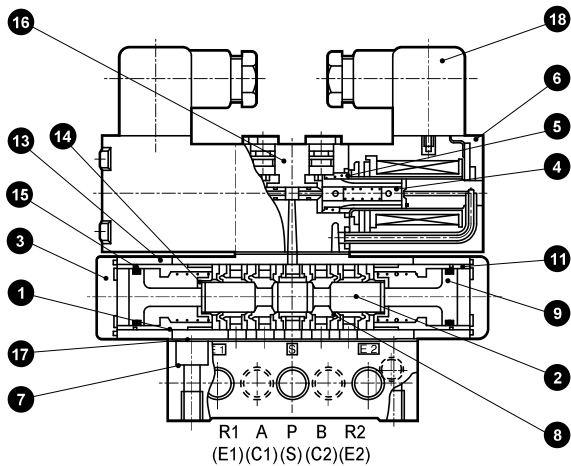

4F4/4F5 Series

Discrete valve; sub-plate piping

Internal structure and parts list

- 4GA/B
- M4GA/B
- MN4GA/B
- 4GA/B (master)
- 4GB With sensor
- 4GD/E
- M4GD/E
- MN4GD/E
- 4GA4/B4
- MN3E MN4E
- W4GA/B2
- W4GB4
- MN3S0 MN4S0
- 4SA/B0
- 4KA/B
- 4KA/B (master)
- 4F**
- 4F (master)
- PV5G GMF
- PV5 GMF
- PV5S-0
- 3Q
- MV3QR
- 3MA/B0
- 3PA/B
- P/M/B
- NP/NAP NVP
- 4G*0EJ
- 4F*0EX
- 4F*0E
- HMV HSV
- 2QV 3QV
- SKH
- Silencer
- TotAirSys (Total Air)
- TotAirSys (Gamma)
- Ending

4F410/4F510

● 2-position single

4F420/4F520

● 2-position double

4F430/4F530

● 3-position

All ports closed

4F440/4F540

A/B/R connection

4F450/4F550

P/A/B connection

Main parts list

No.	Part name	Material	No./part name		8	9	10	6
			Model No.	Repair parts kit				
1	Body	Aluminum die-casting	4F410	4F410-K	4F9-106	4F9-104	4F9-103	4F4*0- Electrical connections - COIL-Voltage
2	Valving element (spool)	Aluminum	4F420	4F420-K				
3	Cap	Aluminum die-casting	4F430	4F430-K				
4	Plunger	-	4F440	4F430-K	4F9-107	4F9-114	-	-
5	Plunger spring	-	4F450	4F430-K				
6	Coil assembly	-	4F510	4F510-K				
7	Sub-plate	Aluminum die-casting	4F520	4F520-K	4F9-107	4F9-108	4F9-109	4F5*0- Electrical connections - COIL-Voltage
8	Sealant assembly	-	4F530	4F530-K				
9	Piston (A) assembly (large)	-	4F540	4F530-K				
10	Piston (B) assembly (small)	-	4F550	4F530-K	4F9-115	-	-	-
11	Cylinder A (large)	Aluminum						
12	Cylinder B (small)	Aluminum						
13	Body block	Aluminum die-casting						
14	Spring base	Stainless steel						
15	O-ring	Nitrile rubber						
16	Pilot valve body assembly	-						
17	Sub-plate gasket	Nitrile rubber						
18	DIN terminal box	-						