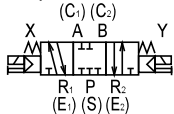

4F4/4F5 Series

Discrete valve; sub-plate piping

Internal structure and parts list

- 4GA/B
- M4GA/B
- MN4GA/B
- 4GA/B (master)
- 4GB With sensor
- 4GD/E
- M4GD/E
- MN4GD/E
- 4GA4/B4
- MN3E MN4E
- W4GA/B2
- W4GB4
- MN3S0 MN4S0
- 4SA/B0
- 4KA/B
- 4KA/B (master)
- 4F**
- 4F (master)
- PV5G GMF
- PV5 GMF
- PV5S-0
- 3Q
- MV3QR
- 3MA/B0
- 3PA/B
- P/M/B
- NP/NAP NVP
- 4G*0EJ
- 4F*0EX
- 4F*0E
- HMV HSV
- 2QV 3QV
- SKH
- Silencer
- TotAirSys (Total Air)
- TotAirSys (Gamma)
- Ending

4F410/4F510

● 2-position single

4F420/4F520

● 2-position double

4F430/4F530

● 3-position

All ports closed

4F440/4F540

A/B/R connection

4F450/4F550

P/A/B connection

Main parts list

No.	Part name	Material	No./part name		8	9	10	6
			Model No.	Repair parts kit				
1	Body	Aluminum die-casting	4F410	4F410-K	4F9-106	4F9-104	4F9-103	4F4*0- Electrical connections - COIL-Voltage
2	Valving element (spool)	Aluminum	4F420	4F420-K				
3	Cap	Aluminum die-casting	4F430	4F430-K				
4	Plunger	-	4F440	4F430-K	4F9-107	4F9-114	-	-
5	Plunger spring	-	4F450	4F430-K				
6	Coil assembly	-	4F510	4F510-K				
7	Sub-plate	Aluminum die-casting	4F520	4F520-K	4F9-107	4F9-108	4F9-109	4F5*0- Electrical connections - COIL-Voltage
8	Sealant assembly	-	4F530	4F530-K				
9	Piston (A) assembly (large)	-	4F540	4F530-K				
10	Piston (B) assembly (small)	-	4F550	4F530-K	4F9-115	-	-	-
11	Cylinder A (large)	Aluminum						
12	Cylinder B (small)	Aluminum						
13	Body block	Aluminum die-casting						
14	Spring base	Stainless steel						
15	O-ring	Nitrile rubber						
16	Pilot valve body assembly	-						
17	Sub-plate gasket	Nitrile rubber						
18	DIN terminal box	-						