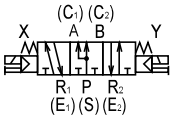

4F4/4F5 Series

Discrete valve; sub-plate piping

Internal structure and parts list

- 4GA/B
- M4GA/B
- MN4GA/B
- 4GA/B (master)
- 4GB With sensor
- 4GD/E
- M4GD/E
- MN4GD/E
- 4GA4/B4
- MN3E MN4E
- W4GA/B2
- W4GB4
- MN3S0 MN4S0
- 4SA/B0
- 4KA/B
- 4KA/B (master)
- 4F**
- 4F (master)
- PV5G GMF
- PV5 GMF
- PV5S-0
- 3Q
- MV3QR
- 3MA/B0
- 3PA/B
- P/M/B
- NP/NAP NVP
- 4G*0EJ
- 4F*0EX
- 4F*0E
- HMV HSV
- 2QV 3QV
- SKH
- Silencer
- TotAirSys (Total Air)
- TotAirSys (Gamma)
- Ending

4F410/4F510

● 2-position single

4F420/4F520

● 2-position double

4F430/4F530

● 3-position

All ports closed

4F440/4F540

A/B/R connection

4F450/4F550

P/A/B connection

Main parts list

No.	Part name	Material	No./part name		8	9	10	6
			Model No.	Repair parts kit				
1	Body	Aluminum die-casting	4F410	4F410-K	4F9-106	4F9-104	4F9-103	4F4*0- Electrical connections - COIL-Voltage
2	Valving element (spool)	Aluminum	4F420	4F420-K				
3	Cap	Aluminum die-casting	4F430	4F430-K				
4	Plunger	-	4F440	4F430-K	4F9-107	4F9-114	-	-
5	Plunger spring	-	4F450	4F430-K				
6	Coil assembly	-	4F510	4F510-K				
7	Sub-plate	Aluminum die-casting	4F520	4F520-K	4F9-107	4F9-108	4F9-109	4F5*0- Electrical connections - COIL-Voltage
8	Sealant assembly	-	4F530	4F530-K				
9	Piston (A) assembly (large)	-	4F540	4F530-K				
10	Piston (B) assembly (small)	-	4F550	4F530-K	4F9-115	-	-	-
11	Cylinder A (large)	Aluminum						
12	Cylinder B (small)	Aluminum						
13	Body block	Aluminum die-casting						
14	Spring base	Stainless steel						
15	O-ring	Nitrile rubber						
16	Pilot valve body assembly	-						
17	Sub-plate gasket	Nitrile rubber						
18	DIN terminal box	-						