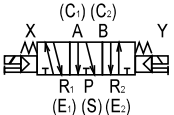

4F4/4F5 Series

Discrete valve; sub-plate piping

Internal structure and parts list

- 4GA/B
- M4GA/B
- MN4GA/B
- 4GA/B (master)
- 4GB With sensor
- 4GD/E
- M4GD/E
- MN4GD/E
- 4GA4/B4
- MN3E MN4E
- W4GA/B2
- W4GB4
- MN3S0 MN4S0
- 4SA/B0
- 4KA/B
- 4KA/B (master)
- 4F**
- 4F (master)
- PV5G GMF
- PV5 GMF
- PV5S-0
- 3Q
- MV3QR
- 3MA/B0
- 3PA/B
- P/M/B
- NP/NAP NVP
- 4G*0EJ
- 4F*0EX
- 4F*0E
- HMV HSV
- 2QV 3QV
- SKH
- Silencer
- TotAirSys (Total Air)
- TotAirSys (Gamma)
- Ending

4F410/4F510

● 2-position single

4F420/4F520

● 2-position double

4F430/4F530

● 3-position

All ports closed

4F440/4F540

A/B/R connection

4F450/4F550

P/A/B connection

Main parts list

No.	Part name	Material	No./part name		8	9	10	6
			Model No.	Repair parts kit				
1	Body	Aluminum die-casting	4F410	4F410-K	4F9-106	4F9-104	4F9-103	4F4*0- Electrical connections - COIL-Voltage
2	Valving element (spool)	Aluminum	4F420	4F420-K				
3	Cap	Aluminum die-casting	4F430	4F430-K				
4	Plunger	-	4F440	4F430-K	4F9-107	4F9-114	-	-
5	Plunger spring	-	4F450	4F430-K				
6	Coil assembly	-	4F510	4F510-K				
7	Sub-plate	Aluminum die-casting	4F520	4F520-K	4F9-107	4F9-108	4F9-109	4F5*0- Electrical connections - COIL-Voltage
8	Sealant assembly	-	4F530	4F530-K				
9	Piston (A) assembly (large)	-	4F540	4F530-K				
10	Piston (B) assembly (small)	-	4F550	4F530-K	4F9-115	-	-	-
11	Cylinder A (large)	Aluminum						
12	Cylinder B (small)	Aluminum						
13	Body block	Aluminum die-casting						
14	Spring base	Stainless steel						
15	O-ring	Nitrile rubber						
16	Pilot valve body assembly	-						
17	Sub-plate gasket	Nitrile rubber						
18	DIN terminal box	-						