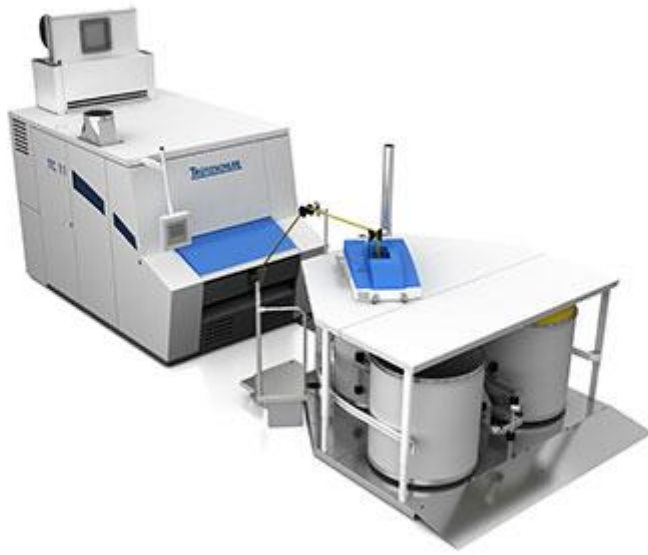

SPINNING MACHINES

With a robust manufacturing base, and technology partnerships with key world leaders, A.T.E. offers the latest technology systems for [blowrooms](#), cards, drawframes, combers, twisting machines, humidification systems, as well as a range of accessories and [spinning machinery components](#).

BLOW ROOM

BLOW ROOM

A range of high productivity machines to help you get the best out of each individual fibre

CARDING MACHINES

CARDING MACHINES

A range of high productivity carding machines that provide precision control for higher cleaning efficiency