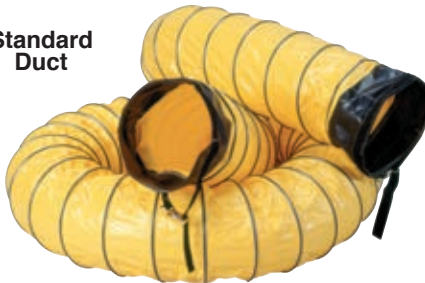

Ventilation Ducting & Accessories

Reinforced Ducting

- Vinyl polyester ventilation air duct hose
- 20cm and 30cm diameter with external wear strips – custom sizes available
- Reinforced internal steel wire hoop – 5” pitch
- 15cm long attachment cuff, 20cm diameter, with adjustable belt strap
- Maximum temperature rating 82°C

Standard Duct